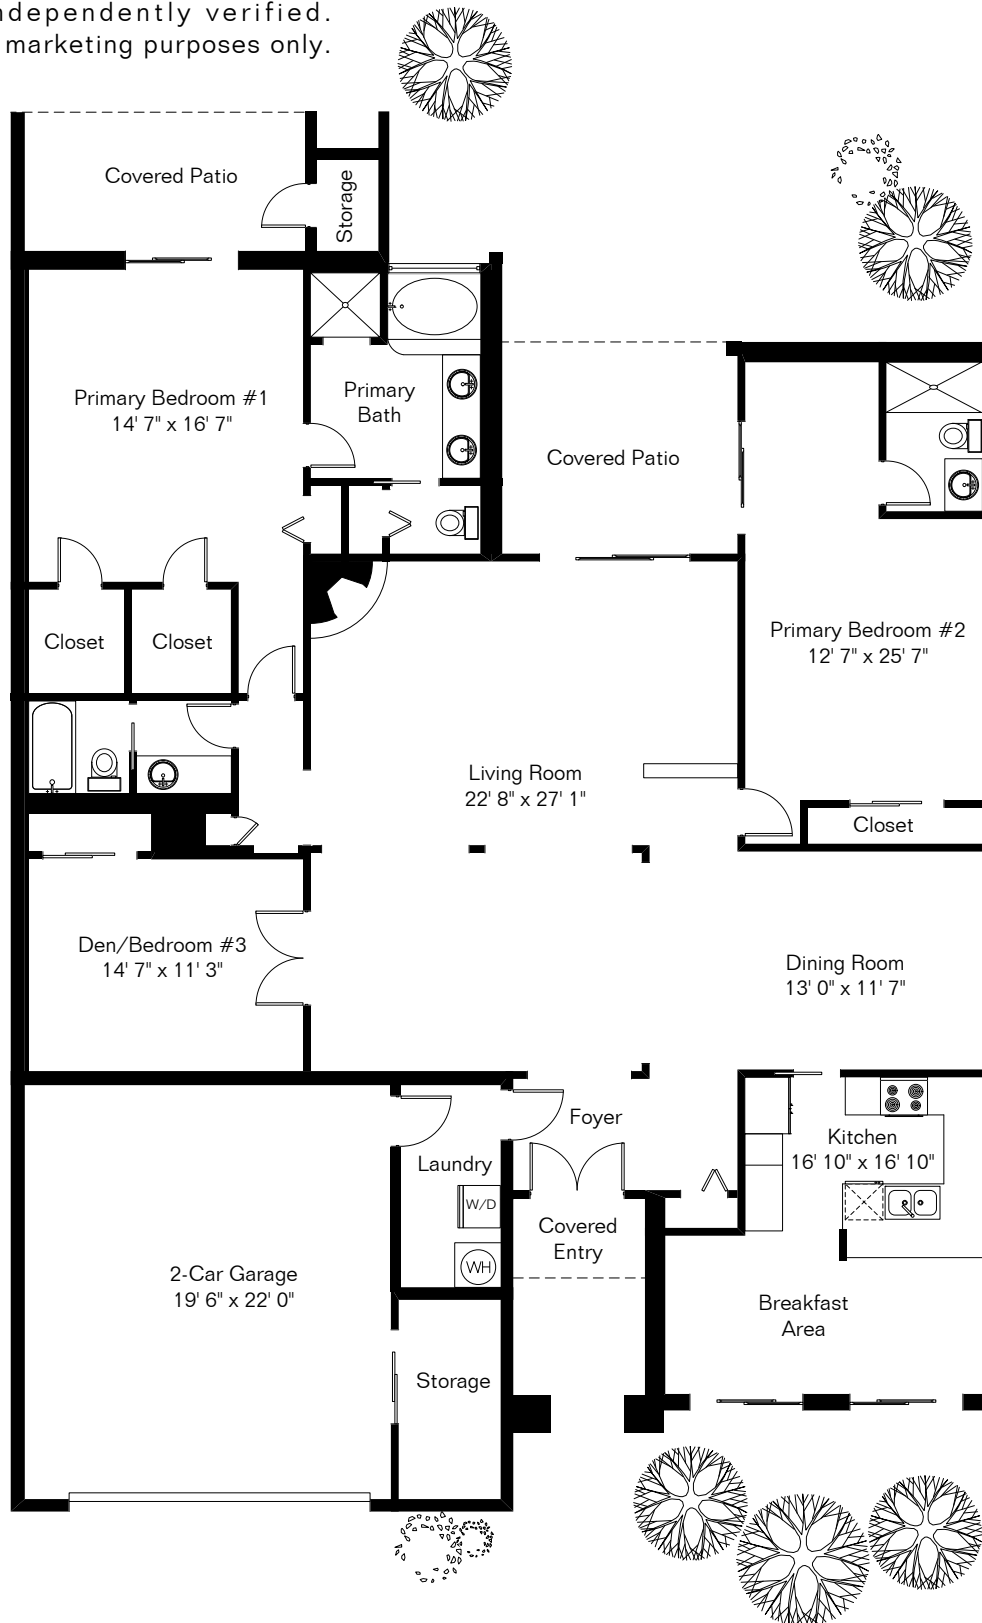

# 2523 E Forgeus Place

The square footages and room size information are deemed to be reliable but are not guaranteed and should be independently verified. This drawing is for marketing purposes only.

Site Visit March 2025

Living Area 2,468 Sq Ft  
Garage 531 Sq Ft

Copyright 2025 Floor Plans First! LLC  
All Rights Reserved.

Floor Plans First!  
See the Floor Plan First!  
FloorPlansFirst.com™  
(520) 881-1500